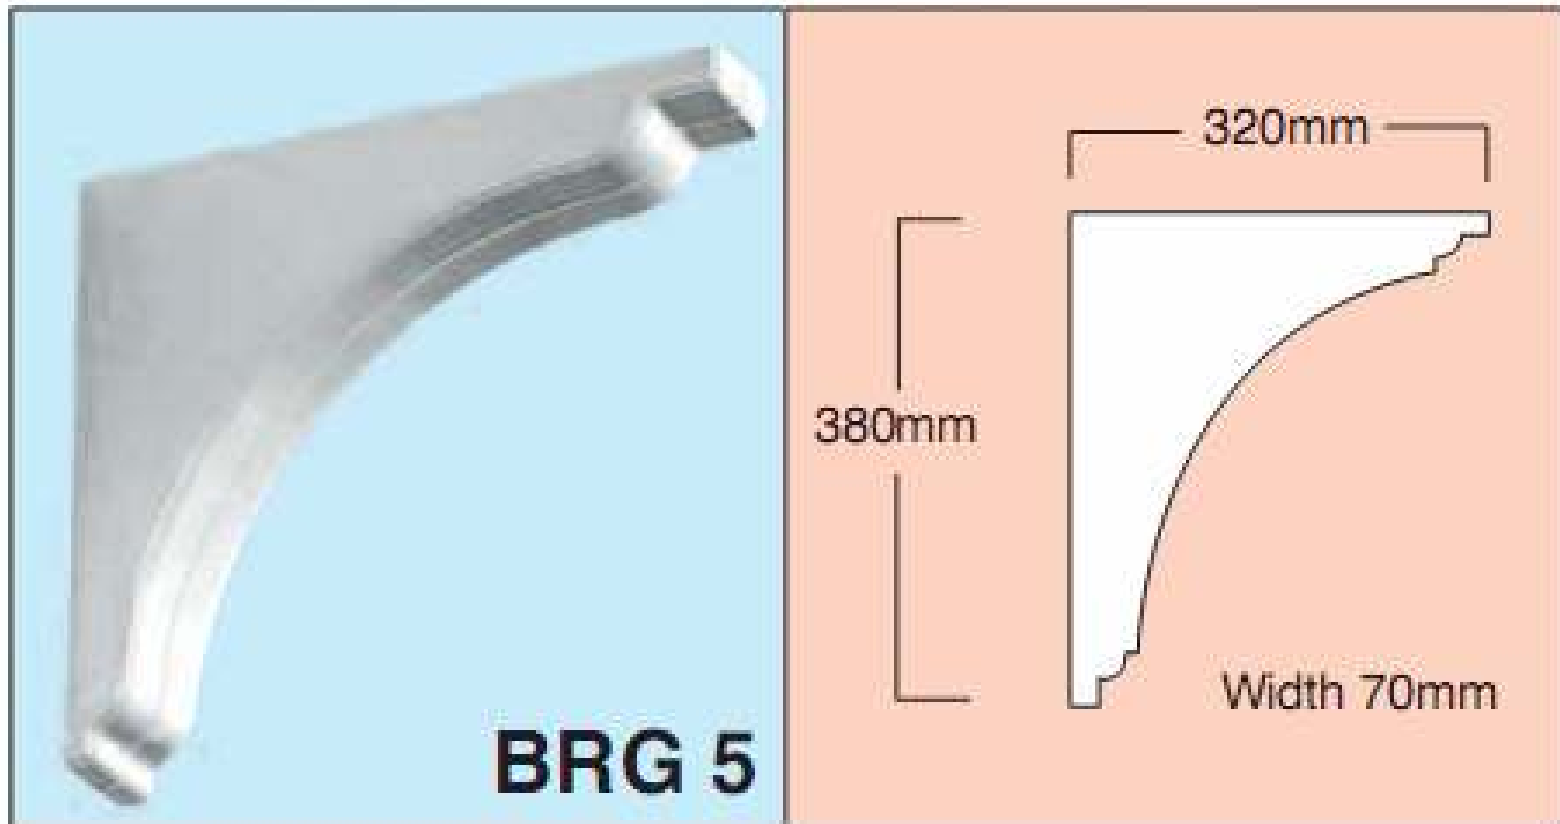

BRG5 Brackets

Available in white or brown smooth GRP